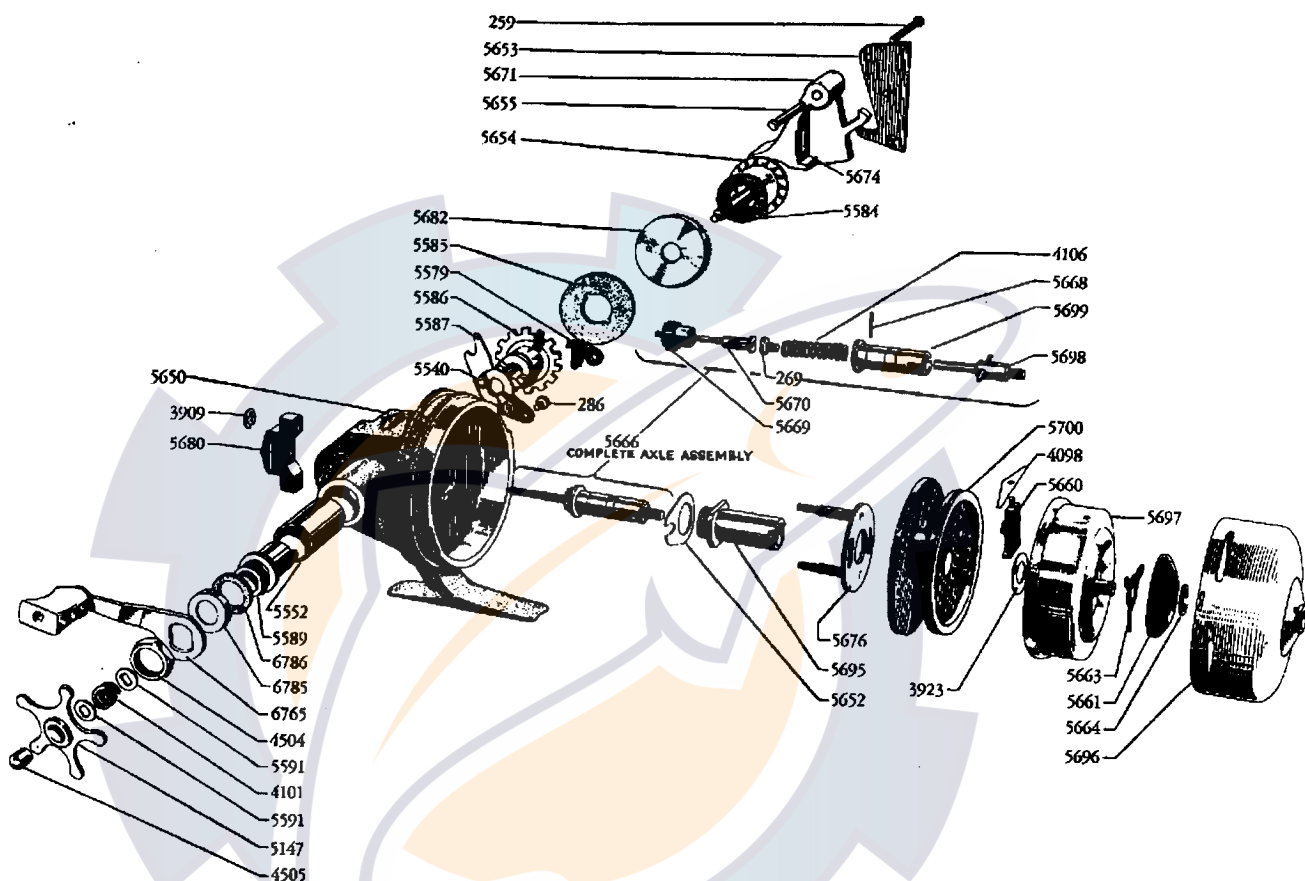

# Garcia

## ABU-MATIC 70

No.	Part Name	Price	No.	Part Name	Price	No.	Part Name	Price
259	Cover screw	.20	5586	Anti-reverse ratchet	1.00	5670	Throw-out pin	.50
269	Axle screw	.10	5587	Lock-arm	.25	5671	Release trigger with #5674	1.00
286	Lock-arm screw	.05	5589	Handle bearing	1.00	5674	Release trigger plate	.10
3909	"C" lock	.05	5591	Brake spring washer (set of 2)	.10	5676	Spool mount	1.00
3923	Washer	.05	5650	Housing	7.00	5680	Oscillation guide	.50
4098	Line pick-up spring	.10	5652	Axle assembly bushing lock washer	.10	5682	Main gear with click spring	2.50
4101	Brake spring	.25	5653	Cover plate	1.00	5695	Pinion bushing	1.50
4106	Main shaft spring	.25	5654	Drive shaft with click plate	1.25	5696	Bell cover	3.50
4504	Handle bearing lock nut	.25	5655	Release trigger sleeve	.15	5697	Winding cup	5.00
4505	Handle lock nut (left-hand thread)	.25	5660	Line pick-up	2.00	5698	Spool axle	.85
5147	Star wheel	1.50	5661	Rubber cushion	.75	5699	Axle bearing	1.50
5540	Synchro-slide	.15	5663	Rubber cushion tension spring	.15	5700	Spool with container	3.00
5552	Oilite bushing	.50	5664	"C" lock	.15	6765	Handle, complete	1.75
5579	Anti-reverse dog	.75	5666	Axle assembly, complete	4.50	6785	Lock ring	.25
5584	Friction washer	.10	5668	Drive shaft pin	.05	6786	Felt ring	.10
5585	Fiber clutch disk	.50	5669	Pinion	1.00			